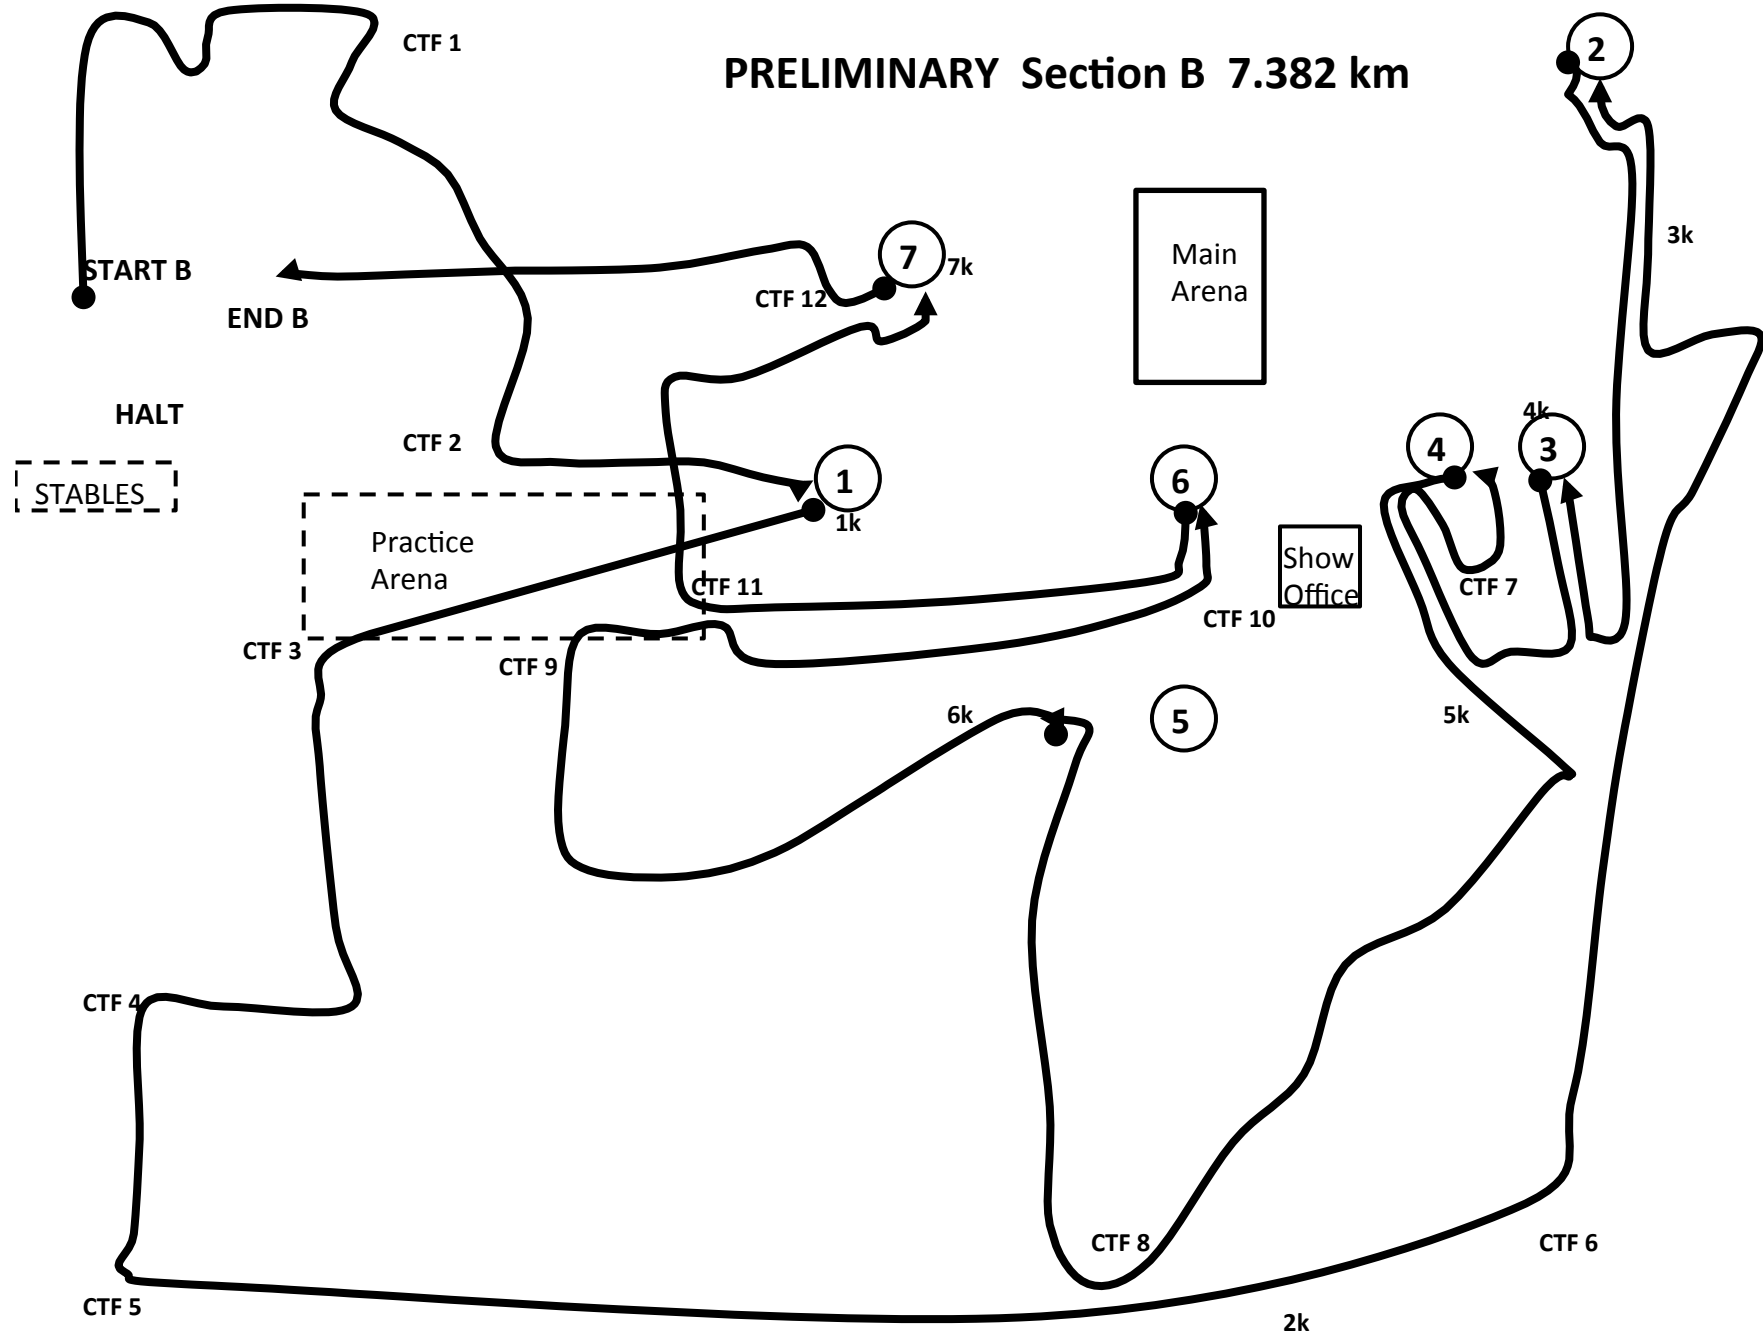

INTERMEDIATE Section B 7.788 km

TRAINING Section B 6.159km

PRELIMINARY Section B 7.382 km

START B

END B

HALT

STABLES

Practice Arena

Main Arena

Show Office

CTF 1

CTF 2

CTF 3

CTF 4

CTF 5

CTF 9

2

7

4

6k

5k

1k

2k

7k

3k

4k

**SECTION A 5.880 km / WALK 1000m
INTERMEDIATE**

SECTION A 4.640 km / WALK 1000m TRAINING AND PRELIMINARY