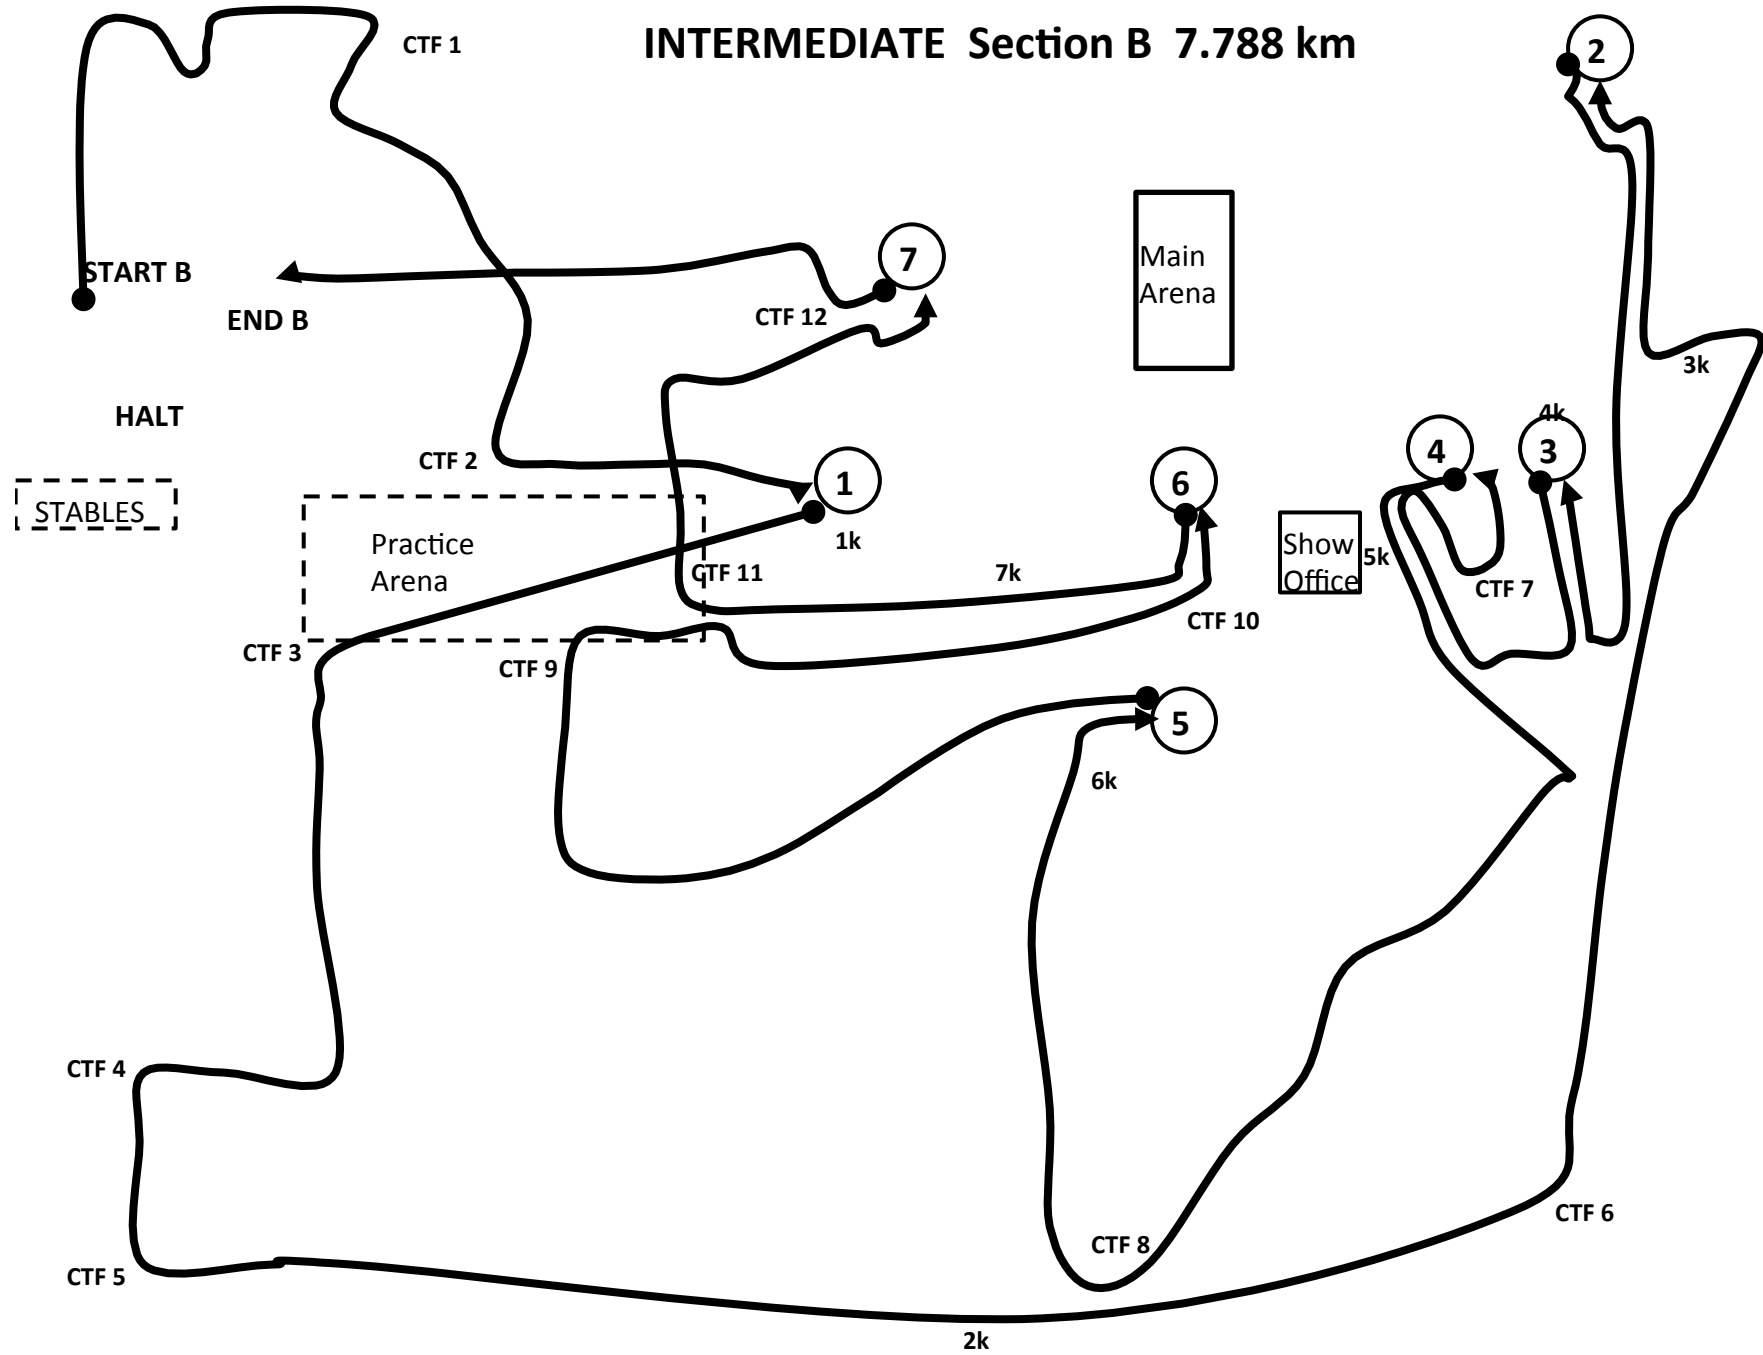

INTERMEDIATE Section B 7.788 km

TRAINING Section B 6.159km

PRELIMINARY Section B 7.382 km

START B

END B

HALT

STABLES

Practice Arena

Main Arena

Show Office

CTF 1

CTF 2

CTF 3

CTF 4

CTF 5

CTF 9

2

7

4

6k

5k

1k

2k

7k

3k

4k

**SECTION A 5.880 km / WALK 1000m
INTERMEDIATE**

SECTION A 4.640 km / WALK 1000m TRAINING AND PRELIMINARY