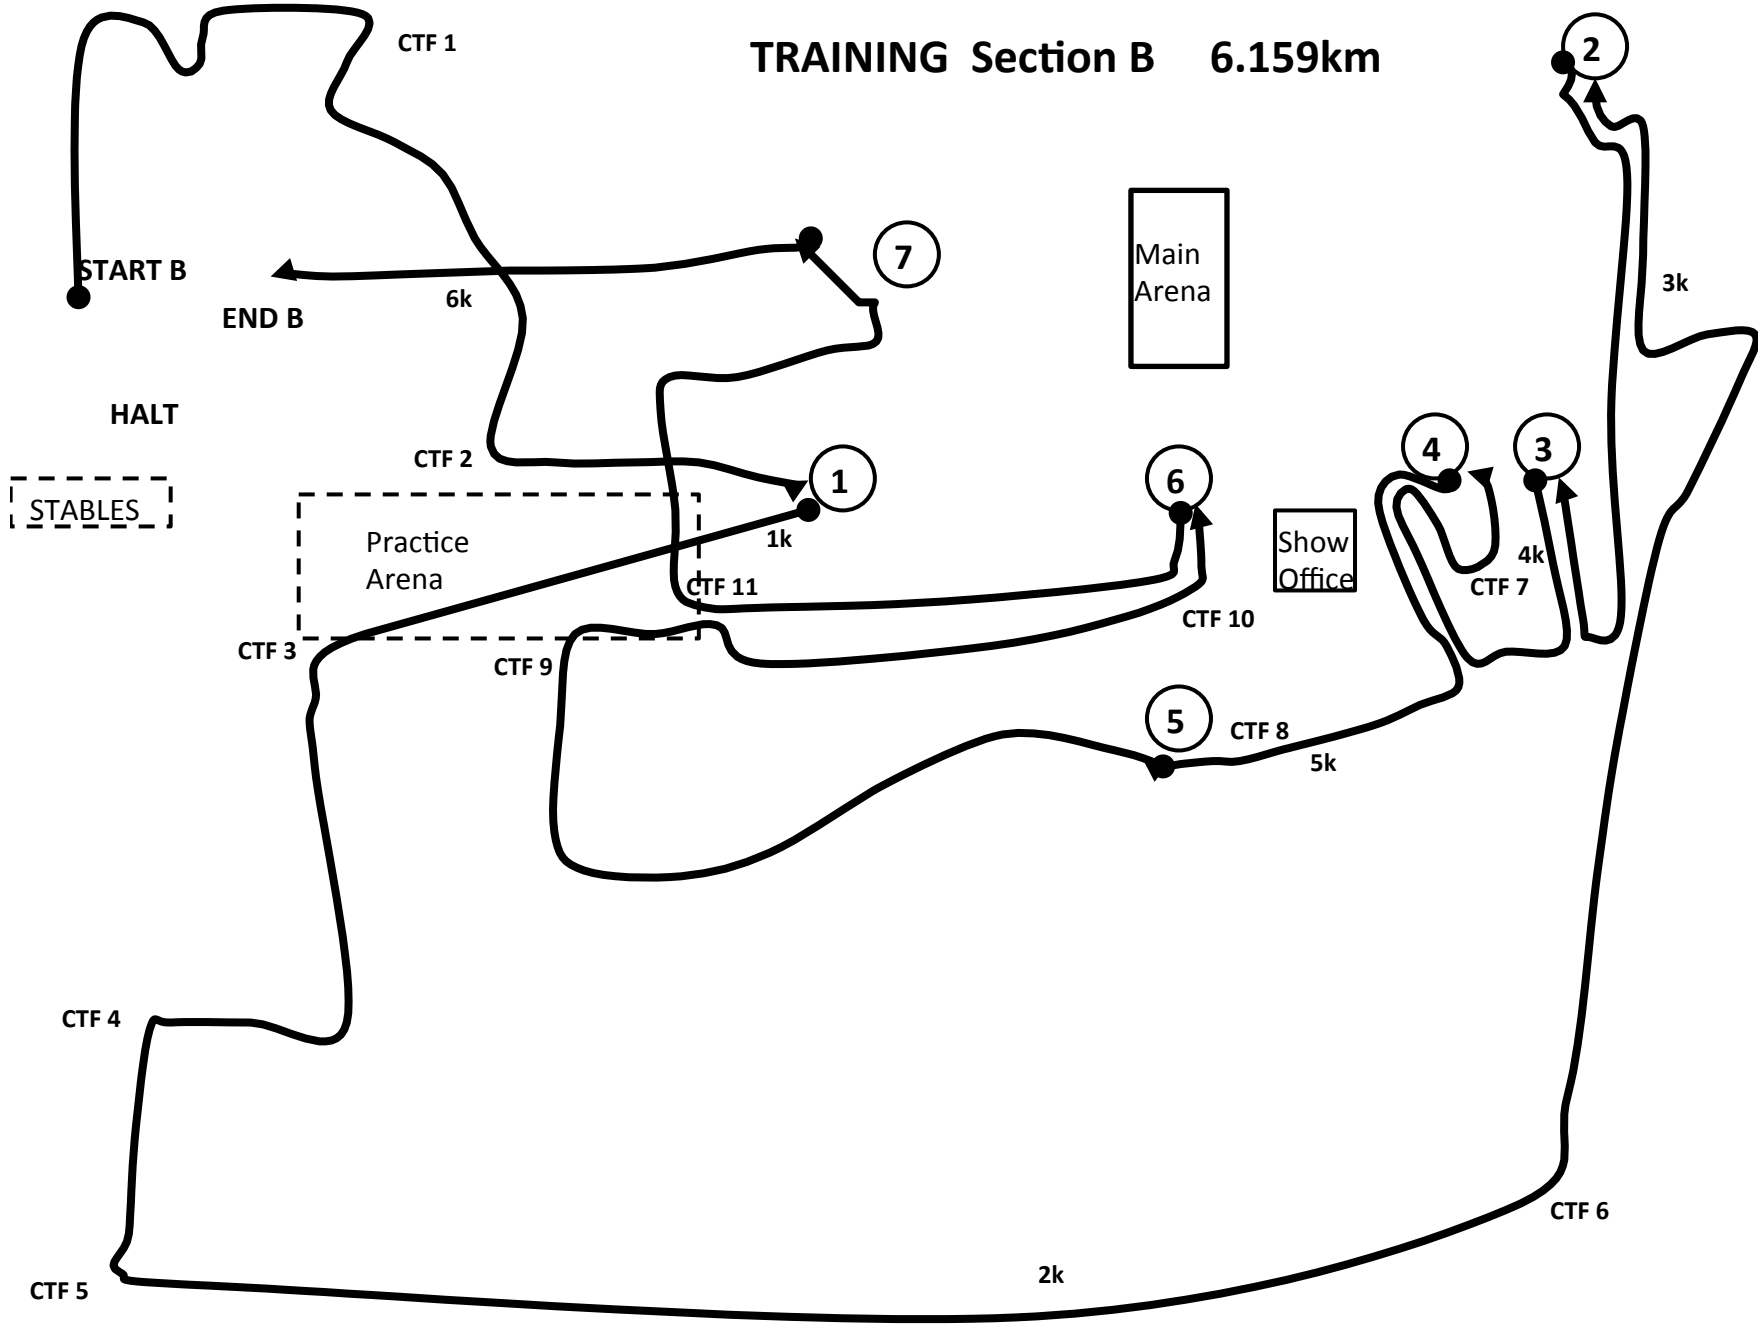

INTERMEDIATE Section B 7.788 km

TRAINING Section B 6.159km

PRELIMINARY Section B 7.382 km

START B

END B

HALT

STABLES

Practice Arena

Main Arena

Show Office

CTF 1

CTF 2

CTF 3

CTF 4

CTF 5

CTF 9

2

7

4

6k

5k

1k

2k

7k

3k

4k

**SECTION A 5.880 km / WALK 1000m
INTERMEDIATE**

SECTION A 4.640 km / WALK 1000m TRAINING AND PRELIMINARY